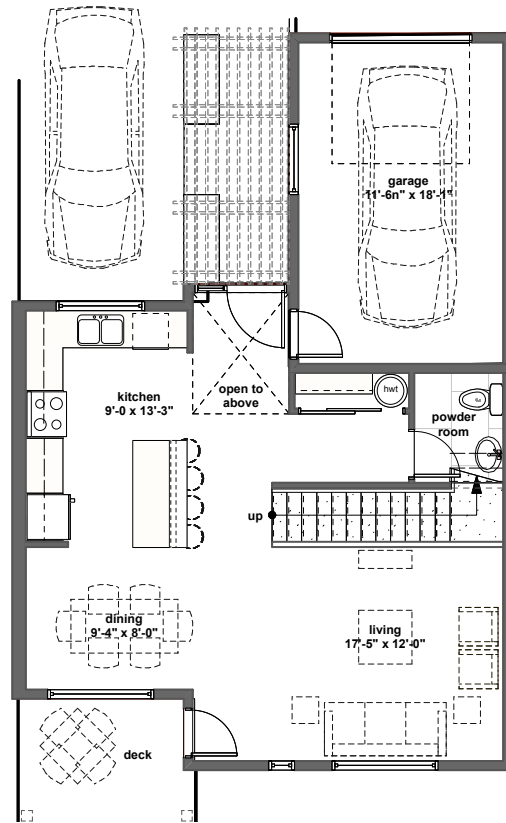

KEY PLAN

650 sq.ft.

TYPE 1 3 bedroom 3 bathroom - Total Liveable Space: **1,755** sq.ft.