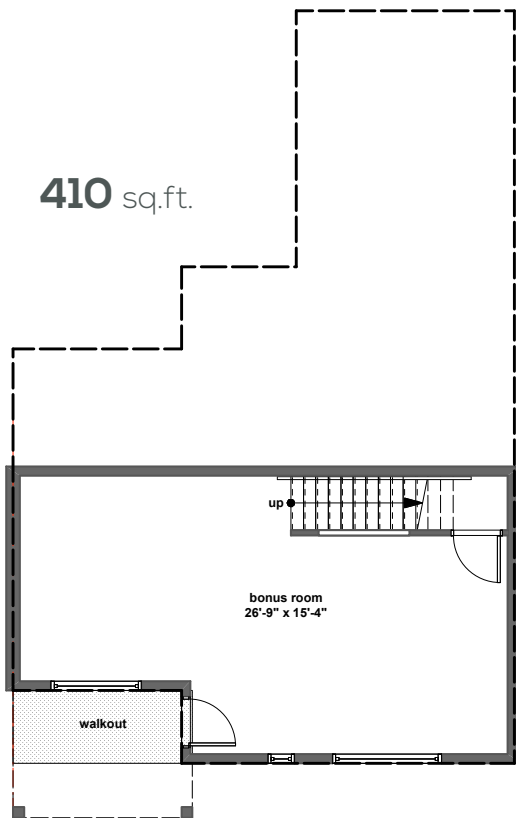

KEY PLAN

650 sq.ft.

TYPE 1 3 bedroom 3 bathroom - Total Liveable Space: **1,755** sq.ft.