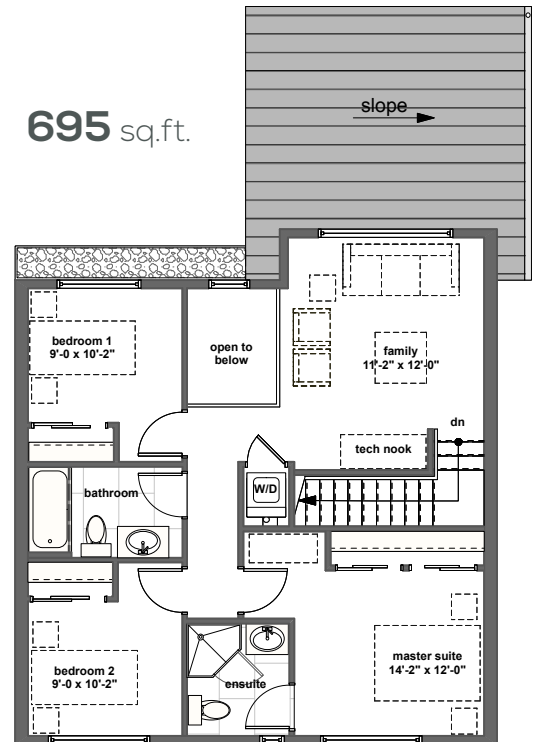

KEY PLAN

650 sq.ft.

TYPE 1 3 bedroom 3 bathroom - Total Liveable Space: **1,755** sq.ft.