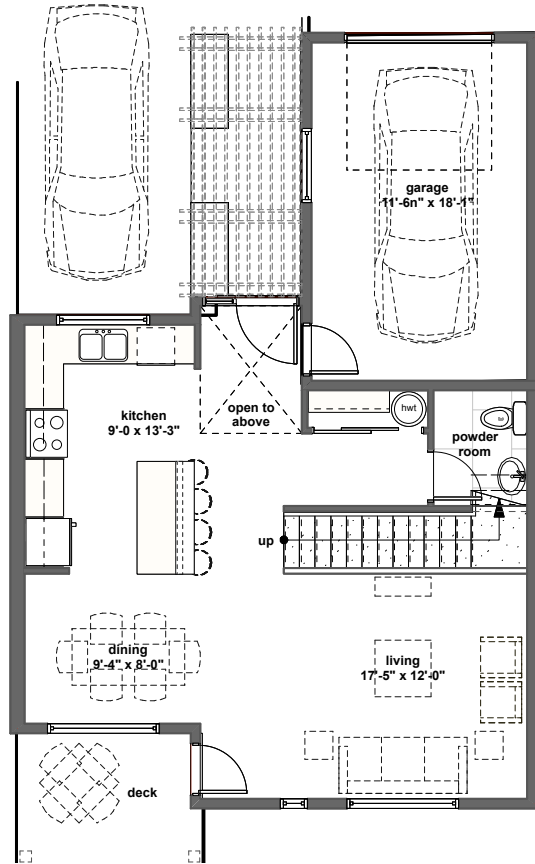

KEY PLAN

650 sq.ft.

695 sq.ft.

**TYPE 2** 3 bedroom 3 bathroom - Total Liveable Space: **1,315** sq.ft.