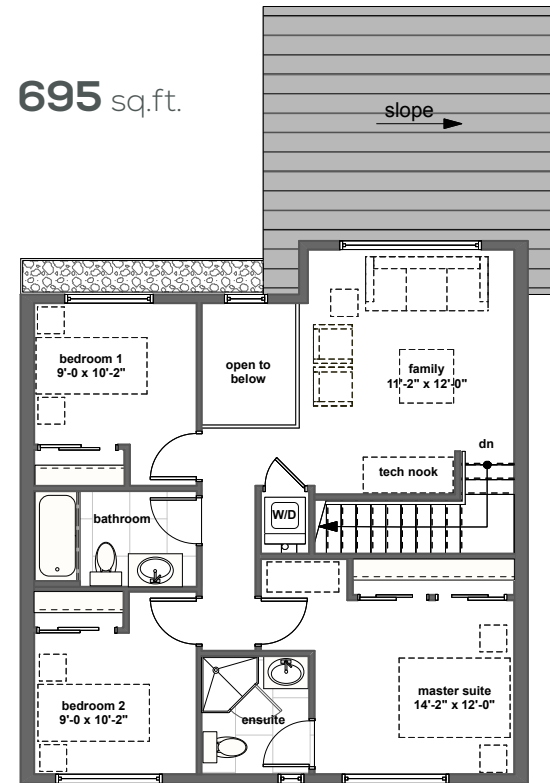

KEY PLAN

650 sq.ft.

695 sq.ft.

**TYPE 2** 3 bedroom 3 bathroom - Total Liveable Space: **1,315** sq.ft.